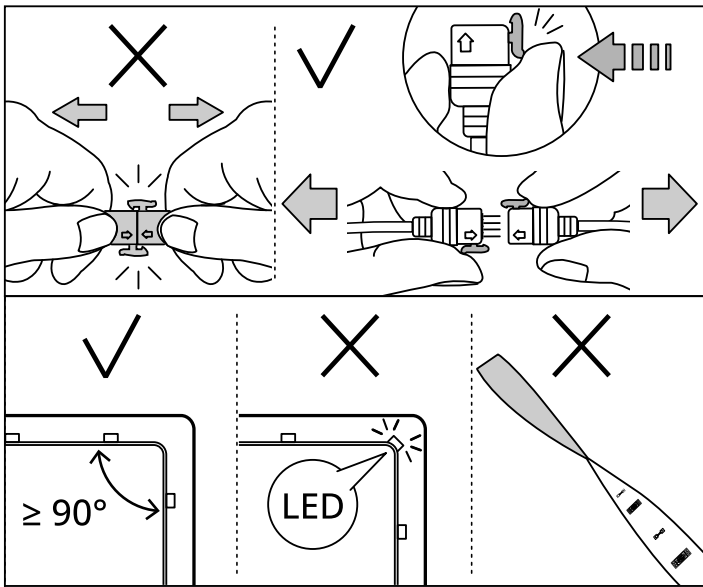

diecut: 210mmx297mm

WIZ

SMART LED STRIP
Installation manual

9290041257, 9290041259, 9290041260, 9290041264, 9290041265, 9290041266, 9290041268, 9290041270, 9290041271, 9290041397, 9290041398, 9290041399, 9290041401, 9290046217, 9290046218

wizconnected.com
©2024 Signify Holding
Signify
3241 661 60662

Signify	
Brand	WIZ
Product Family	LED
Shape	
Wattage	36
Template Ref.	N/A
SGS number	7674934
12-NC.NBR	324166160662
Masterdrawing	n/a
CRC Ref.	CRC000
Description	WIZ RGB LED strip 15m Type-C
Surface treatment	N/A
Barcode No.	8720169077089
Operator(s)	Polly.pan
VERSION No.	v1
Date in	24/04/2024
Date amended	25-Apr-24
Black	diecut
Date Check _____	
<input type="checkbox"/> Check briefing Traffic	
Artwork document	
<input type="checkbox"/> Legend	<input type="checkbox"/> Number of colors
<input type="checkbox"/> 12NC	<input type="checkbox"/> Trapping/Bleed
<input type="checkbox"/> Barcode	<input type="checkbox"/> Images hires
<input type="checkbox"/> Diecut	<input type="checkbox"/> Jobsizes
Approval	
<input type="checkbox"/> QC Lithographer	SGS Production
<input type="checkbox"/> Product Manager	Sally Sun
<input type="checkbox"/> Traffic Manager	Sadie Shen