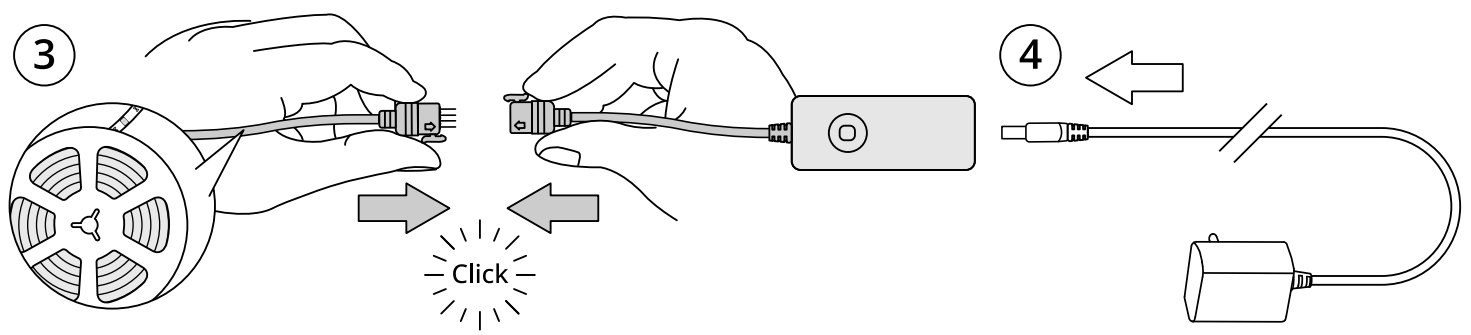

diecut: 210mmx297mm

WIZ

SMART LED STRIP
Installation manual

9290041257, 9290041259, 9290041260, 9290041264, 9290041265, 9290041266, 9290041268, 9290041270, 9290041271, 9290041397, 9290041398, 9290041399, 9290041401, 9290046217, 9290046218

wizconnected.com
©2024 Signify Holding
Signify
3241 661 60662

Signify	
Brand	WIZ
Product Family	LED
Shape	
Wattage	36
Template Ref.	N/A
SGS number	7674934
12-NC.NBR	324166160662
Masterdrawing	n/a
CRC Ref.	CRC000
Description	WIZ RGB LED strip 15m Type-C
Surface treatment	N/A
Barcode No.	8720169077089
Operator(s)	Polly.pan
VERSION No.	v1
Date in	24/04/2024
Date amended	25-Apr-24
Black	diecut
Date Check _____	
<input type="checkbox"/> Check briefing Traffic	
Artwork document	
<input type="checkbox"/> Legend	<input type="checkbox"/> Number of colors
<input type="checkbox"/> 12NC	<input type="checkbox"/> Trapping/Bleed
<input type="checkbox"/> Barcode	<input type="checkbox"/> Images hires
<input type="checkbox"/> Diecut	<input type="checkbox"/> Jobsizes
Approval	
<input type="checkbox"/> QC Lithographer	SGS Production
<input type="checkbox"/> Product Manager	Sally Sun
<input type="checkbox"/> Traffic Manager	Sadie Shen