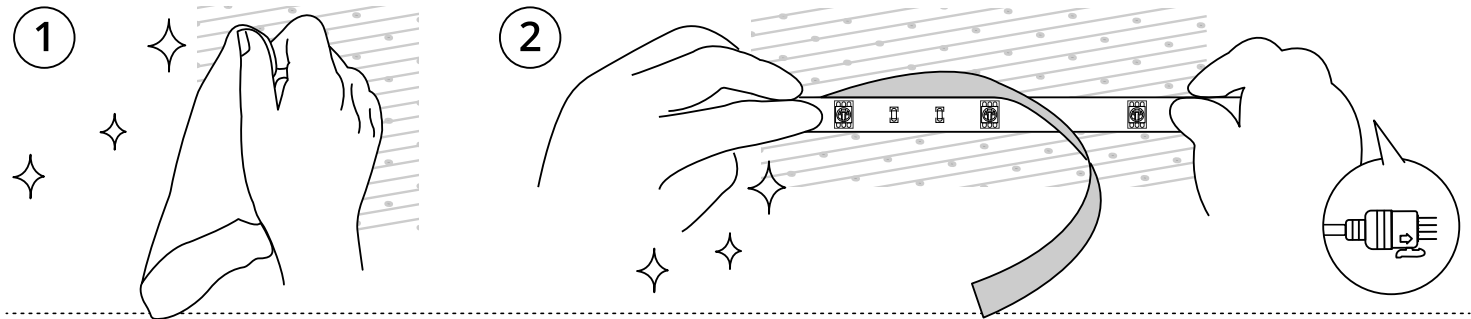

diecut: 210mmx297mm

WIZ

SMART LED STRIP
Installation manual

9290041257, 9290041259, 9290041260, 9290041264, 9290041265, 9290041266, 9290041268, 9290041270, 9290041271, 9290041397, 9290041398, 9290041399, 9290041401, 9290046217, 9290046218

wizconnected.com
©2024 Signify Holding
Signify
3241 661 60662

Signify	
Brand	WIZ
Product Family	LED
Shape	
Wattage	36
Template Ref.	N/A
SGS number	7674934
12-NC.NBR	324166160662
Masterdrawing	n/a
CRC Ref.	CRC000
Description	WIZ RGB LED strip 15m Type-C
Surface treatment	N/A
Barcode No.	8720169077089
Operator(s)	Polly.pan
VERSION No.	v1
Date in	24/04/2024
Date amended	25-Apr-24
Black	diecut
Date Check _____	
<input type="checkbox"/> Check briefing Traffic	
Artwork document	
<input type="checkbox"/> Legend	<input type="checkbox"/> Number of colors
<input type="checkbox"/> 12NC	<input type="checkbox"/> Trapping/Bleed
<input type="checkbox"/> Barcode	<input type="checkbox"/> Images hires
<input type="checkbox"/> Diecut	<input type="checkbox"/> Jobsizes
Approval	
<input type="checkbox"/> QC Lithographer	SGS Production
<input type="checkbox"/> Product Manager	Sally Sun
<input type="checkbox"/> Traffic Manager	Sadie Shen