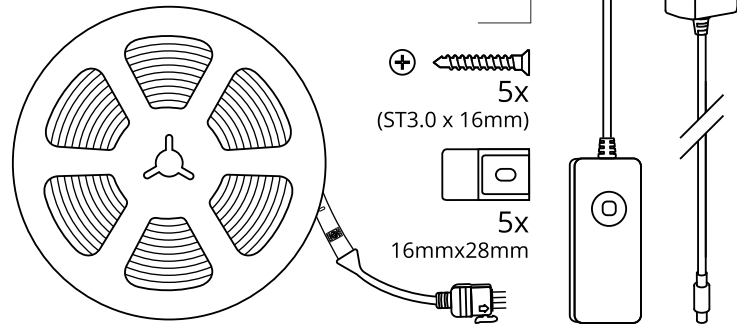

diecut: 210mmx297mm

WIZ

SMART LED STRIP
Installation manual

9290041257, 9290041259, 9290041260, 9290041264, 9290041265, 9290041266, 9290041268, 9290041270, 9290041271, 9290041397, 9290041398, 9290041399, 9290041401, 9290046217, 9290046218

wizconnected.com
©2024 Signify Holding
Signify
3241 661 60662

Signify	
Brand	WIZ
Product Family	LED
Shape	
Wattage	36
Template Ref.	N/A
SGS number	7674934
12-NC.NBR	324166160662
Masterdrawing	n/a
CRC Ref.	CRC000
Description	WIZ RGB LED strip 15m Type-C
Surface treatment	N/A
Barcode No.	8720169077089
Operator(s)	Polly.pan
VERSION No.	v1
Date in	24/04/2024
Date amended	25-Apr-24
Black	diecut
Date Check _____	
<input type="checkbox"/> Check briefing Traffic	
Artwork document	
<input type="checkbox"/> Legend	<input type="checkbox"/> Number of colors
<input type="checkbox"/> 12NC	<input type="checkbox"/> Trapping/Bleed
<input type="checkbox"/> Barcode	<input type="checkbox"/> Images hires
<input type="checkbox"/> Diecut	<input type="checkbox"/> Jobsizes
Approval	
<input type="checkbox"/> QC Lithographer	SGS Production
<input type="checkbox"/> Product Manager	Sally Sun
<input type="checkbox"/> Traffic Manager	Sadie Shen