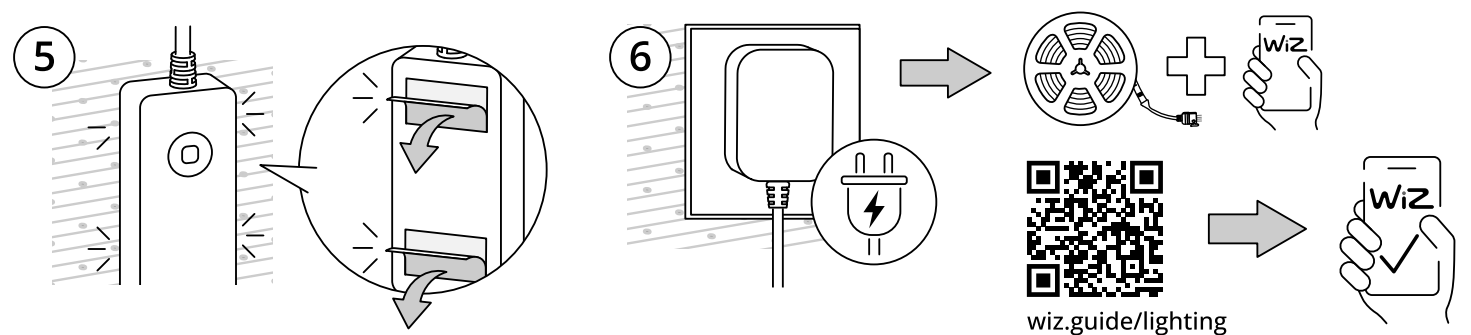

diecut: 210mmx297mm

WIZ

SMART LED STRIP
Installation manual

9290041257, 9290041259, 9290041260, 9290041264, 9290041265, 9290041266, 9290041268, 9290041270, 9290041271, 9290041397, 9290041398, 9290041399, 9290041401, 9290046217, 9290046218

wizconnected.com
©2024 Signify Holding
Signify
3241 661 60662

Signify	
Brand	WIZ
Product Family	LED
Shape	
Wattage	36
Template Ref.	N/A
SGS number	7674934
12-NC.NBR	324166160662
Masterdrawing	n/a
CRC Ref.	CRC000
Description	WIZ RGB LED strip 15m Type-C
Surface treatment	N/A
Barcode No.	8720169077089
Operator(s)	Polly.pan
VERSION No.	v1
Date in	24/04/2024
Date amended	25-Apr-24
Black	diecut
Date Check _____	
<input type="checkbox"/> Check briefing Traffic	
Artwork document	
<input type="checkbox"/> Legend	<input type="checkbox"/> Number of colors
<input type="checkbox"/> 12NC	<input type="checkbox"/> Trapping/Bleed
<input type="checkbox"/> Barcode	<input type="checkbox"/> Images hires
<input type="checkbox"/> Diecut	<input type="checkbox"/> Jobsizes
Approval	
<input type="checkbox"/> QC Lithographer	SGS Production
<input type="checkbox"/> Product Manager	Sally Sun
<input type="checkbox"/> Traffic Manager	Sadie Shen