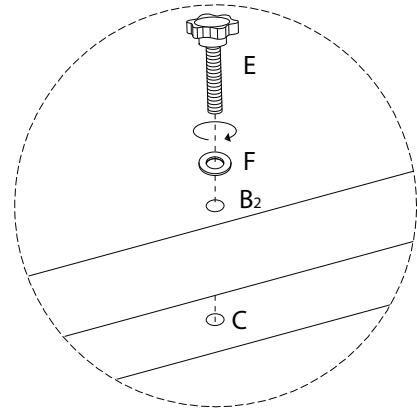

ARDAL

Diagram illustrating assembly instructions and safety warnings:

- Top Warning:** A triangle with an exclamation mark points to a box containing a key icon and a crossed-out power drill icon.
- Bottom Warning:** A triangle with an exclamation mark points to a box containing an icon of a block on a mat and a crossed-out icon of a block on a surface.
- Time:** A clock icon with a circular arrow and the text "20'" below it.
- Personnel:** An icon of a person and the number "2" below it.

A	B₁	C	D	E
				
x 1	x 1	x 1	x 12	x 8

F	G₁	G₂	H	I
				
x 8	x 2	x 2	x 8	x 1

!

1

2R

E

x 4

F

x 4

2L

E

x 4

F

x 4

3R

3L