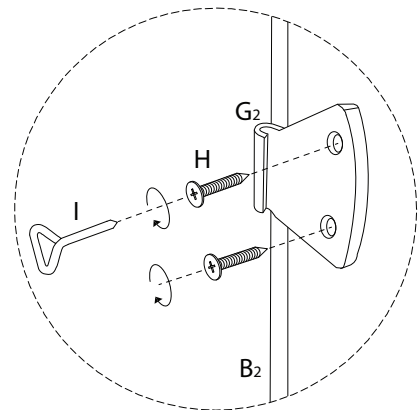

ARDAL

Diagram illustrating assembly instructions and safety warnings:

- Top Warning:** A triangle with an exclamation mark points to a box containing a key icon and a crossed-out power drill icon.
- Bottom Warning:** A triangle with an exclamation mark points to a box containing an icon of a block on a mat and a crossed-out icon of a block on a surface.
- Time:** A clock icon with a circular arrow and the text "20'" below it.
- Personnel:** An icon of a person and the number "2" below it.

x 4

2L

E

x 4

F

x 4

3R

3L