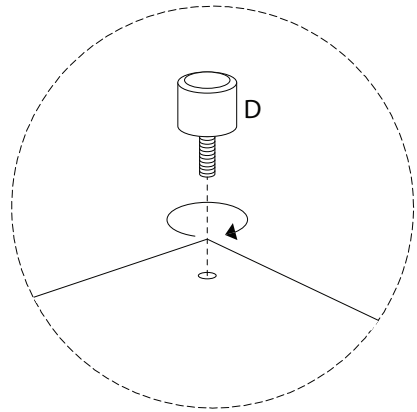

ARDAL

Diagram illustrating assembly instructions and safety warnings:

- Top Warning:** A triangle with an exclamation mark points to a box containing a key icon and a crossed-out power drill icon.
- Bottom Warning:** A triangle with an exclamation mark points to a box containing an icon of a block on a mat and a crossed-out icon of a block on a surface.
- Time:** A clock icon with a circular arrow and the text "20'" below it.
- Personnel:** An icon of a person and the number "2" below it.

A	B₁	C	D	E
				
x 1	x 1	x 1	x 12	x 8

F	G₁	G₂	H	I
				
x 8	x 2	x 2	x 8	x 1

!

1

2R

E

x 4

F

x 4

2L

E

x 4

F

x 4

3R

3L