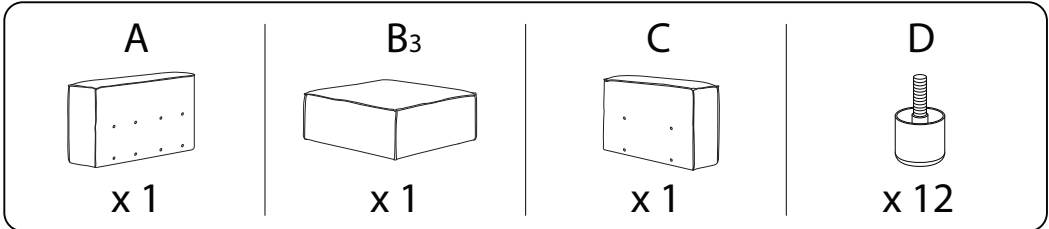

ARDAL

Diagram illustrating assembly instructions and safety warnings:

- Top Warning:** A triangle with an exclamation mark points to a box containing a key icon and a crossed-out power drill icon.
- Bottom Warning:** A triangle with an exclamation mark points to a box containing an icon of a block on a mat and a crossed-out icon of a block on a surface.
- Time:** A clock icon with a circular arrow and the text "20'" below it.
- Personnel:** An icon of a person and the number "2" below it.

A	B₁	C	D	E
				
x 1	x 1	x 1	x 12	x 8

F	G₁	G₂	H	I
				
x 8	x 2	x 2	x 8	x 1

!

1

2R

E

x 4

F