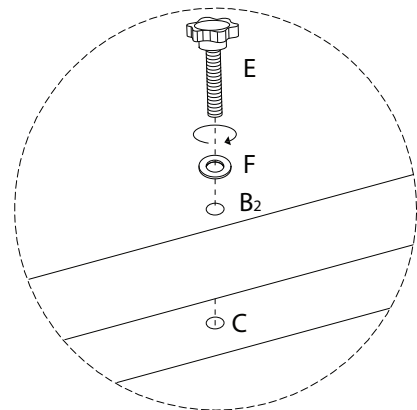

ARDAL

Diagram illustrating assembly instructions and safety warnings:

- Top Warning:** A triangle with an exclamation mark points to a box containing a key icon and a crossed-out power drill icon.
- Bottom Warning:** A triangle with an exclamation mark points to a box containing an icon of a block on a mat and a crossed-out icon of a block on a surface.
- Time:** A clock icon with a circular arrow and the text "20'" below it.
- Personnel:** An icon of a person and the number "2" below it.

x 4

2L

E

x 4

F

x 4

3R

3L