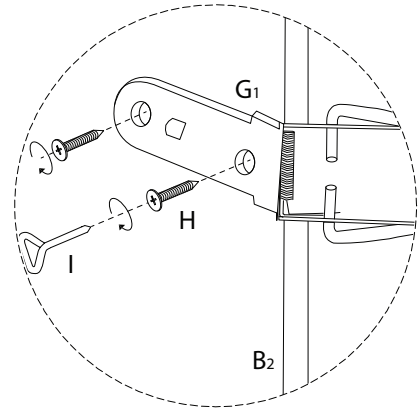

ARDAL

Diagram illustrating assembly instructions and safety warnings:

- Top Warning:** A triangle with an exclamation mark points to a box containing a key icon and a crossed-out power drill icon.
- Bottom Warning:** A triangle with an exclamation mark points to a box containing an icon of a block on a mat and a crossed-out icon of a block on a surface.
- Time:** A clock icon with a circular arrow and the text "20'" below it.
- Personnel:** An icon of a person and the number "2" below it.

x 4

2L

E

x 4

F

x 4

3R

3L