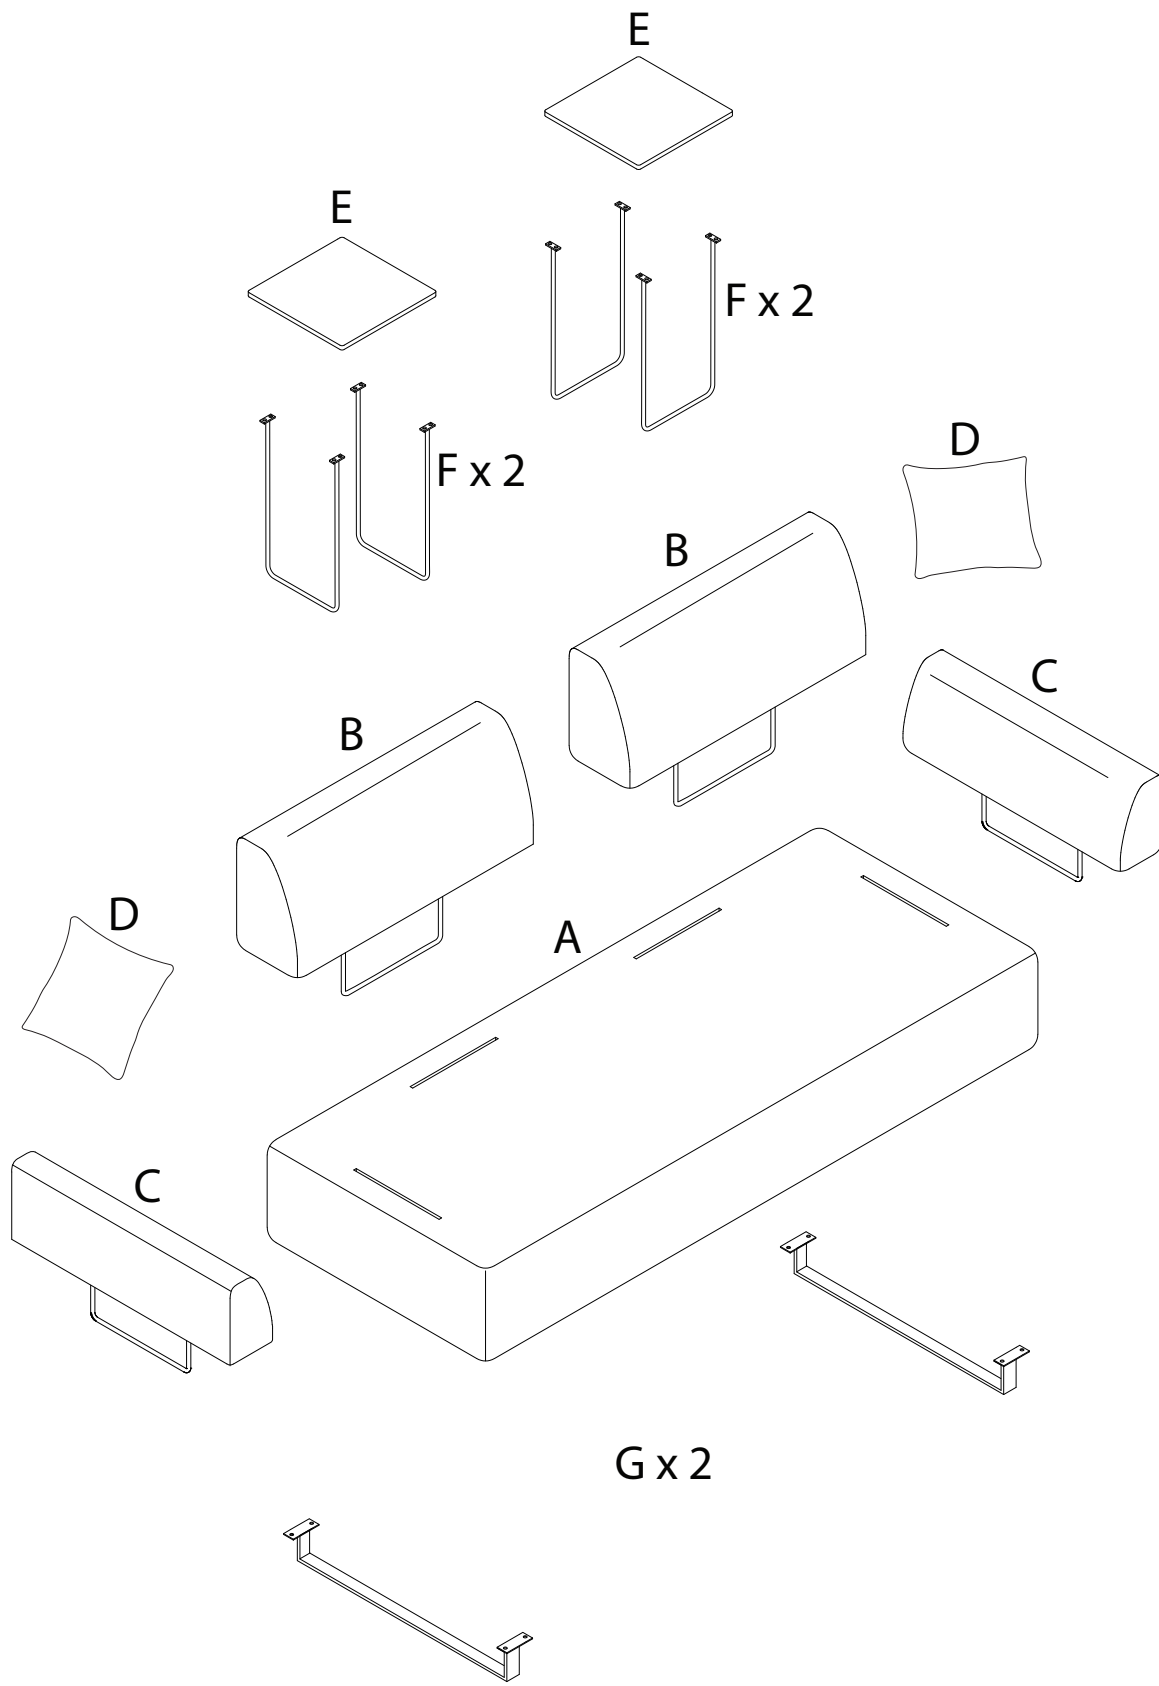

SOKNA

An icon showing an L-shaped metal bracket inside a circle. To its right is a power drill with a diagonal line through it, indicating it should not be used.	A warning triangle with an exclamation mark inside.	A circular icon of a clock with a curved arrow around it, indicating a time limit.
An icon showing a rectangular block on a mat with a hatched pattern. To its right is the same block being lifted by a hand, with a diagonal line through it, indicating it should not be lifted.	A warning triangle with an exclamation mark inside.	A simple line drawing of a person.
		20'
		2

2 x 2

3

4

5

!