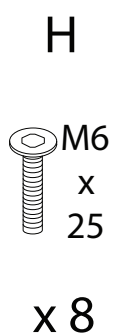

SOKNA

An icon showing an L-shaped metal bracket inside a circle. To its right is a power drill with a diagonal line through it, indicating it should not be used.	A warning triangle with an exclamation mark inside.	A circular icon of a clock with a curved arrow around it, indicating a time limit.
An icon showing a rectangular block on a mat with a hatched pattern. To its right is the same block being lifted by a hand, with a diagonal line through it, indicating it should not be lifted.	A warning triangle with an exclamation mark inside.	A simple line drawing of a person.
		20'
		2

2 x 2

3

4

5

!