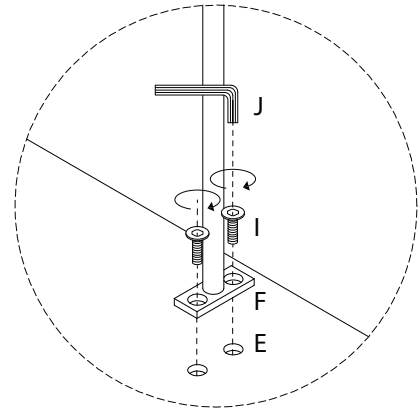

SOKNA

An icon showing an L-shaped metal bracket inside a circle. To its right is a power drill with a diagonal line through it, indicating it should not be used.	A warning triangle with an exclamation mark inside.	A circular icon of a clock with a curved arrow around it, indicating a time limit.
An icon showing a rectangular block on a mat with a hatched pattern. To its right is the same block being lifted by a hand, with a diagonal line through it, indicating it should not be lifted.	A warning triangle with an exclamation mark inside.	A simple line drawing of a person.
		20'
		2

2 x 2

3

4

5

!