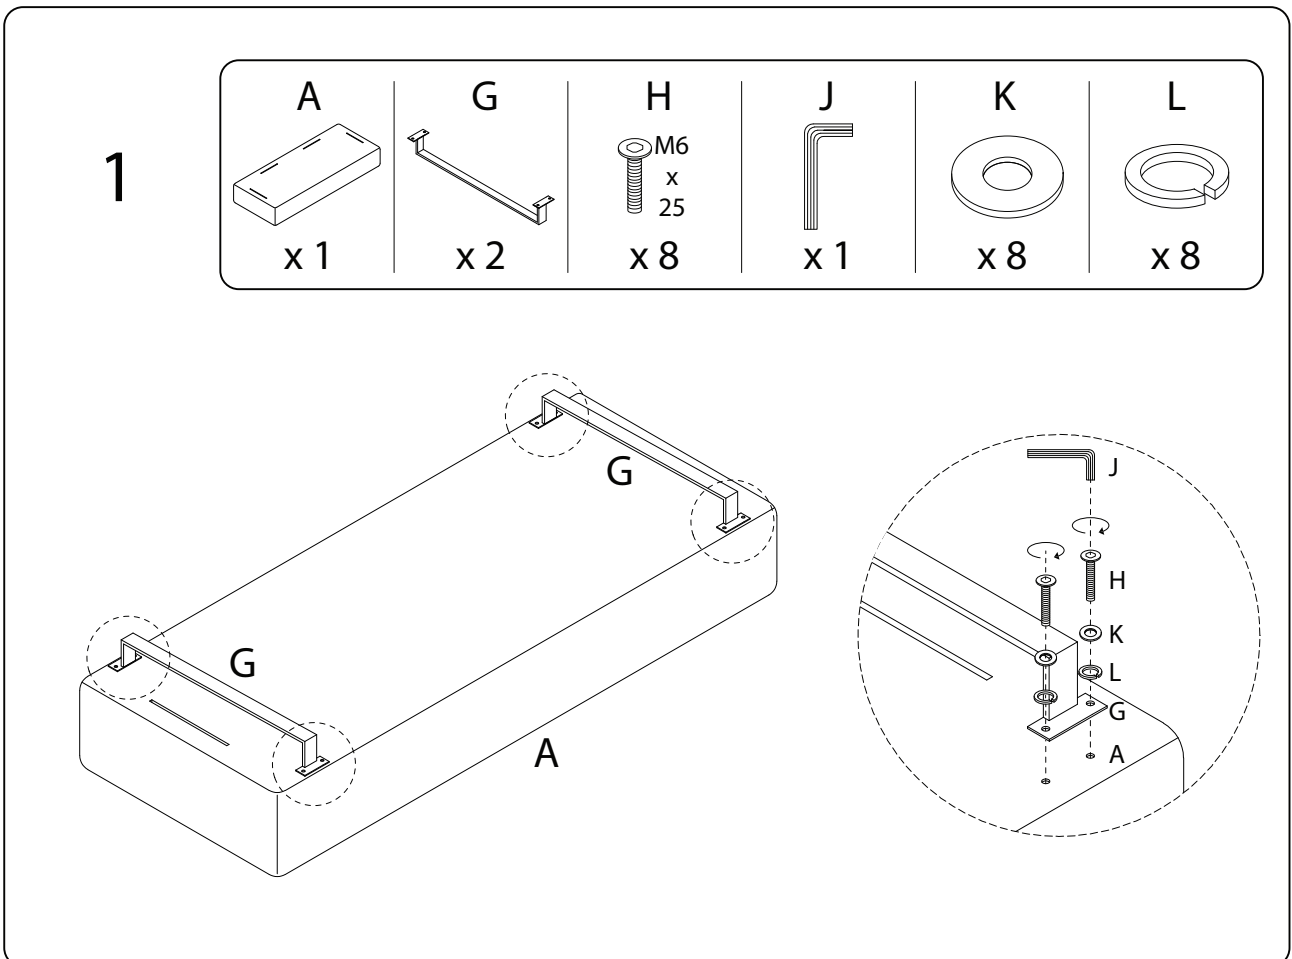

SOKNA

An icon showing an L-shaped metal bracket inside a circle. To its right is a power drill with a diagonal line through it, indicating it should not be used.	A warning triangle with an exclamation mark inside.	A circular icon of a clock with a curved arrow around it, indicating a time limit.
An icon showing a rectangular block on a mat with a hatched pattern. To its right is the same block being lifted by a hand, with a diagonal line through it, indicating it should not be lifted.	A warning triangle with an exclamation mark inside.	A simple line drawing of a person.
		20'
		2

2 x 2

3

4

5

!