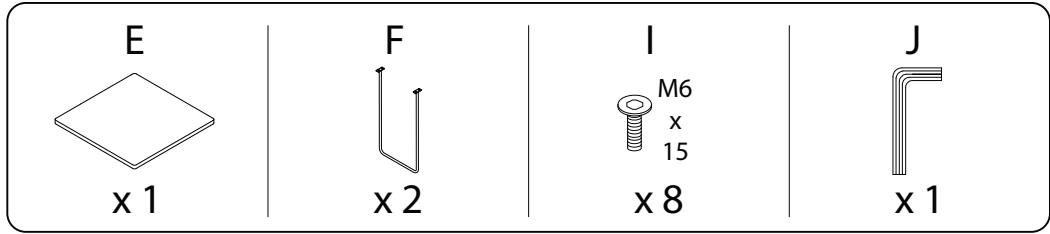

SOKNA

An icon showing an L-shaped metal bracket inside a circle. To its right is a power drill with a diagonal line through it, indicating it should not be used.	A warning triangle with an exclamation mark inside.	A circular icon of a clock with a curved arrow around it, indicating a time limit.
An icon showing a rectangular block on a mat with a hatched pattern. To its right is the same block being lifted by a hand, with a diagonal line through it, indicating it should not be lifted.	A warning triangle with an exclamation mark inside.	A simple line drawing of a person.
		20'
		2

2 x 2

3

4

5

!