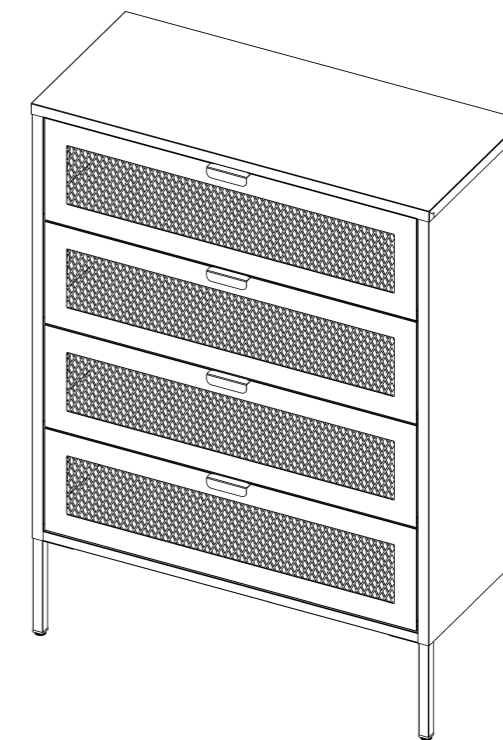

EMMA SH020

happy garden

13

B x16

100%

14

happy garden

ALLSTORE SAS
contact@happygarden.fr.
121 allée Hélène Boucher
PA du Moulin
59118 WAMBRECHIES
FRANCE