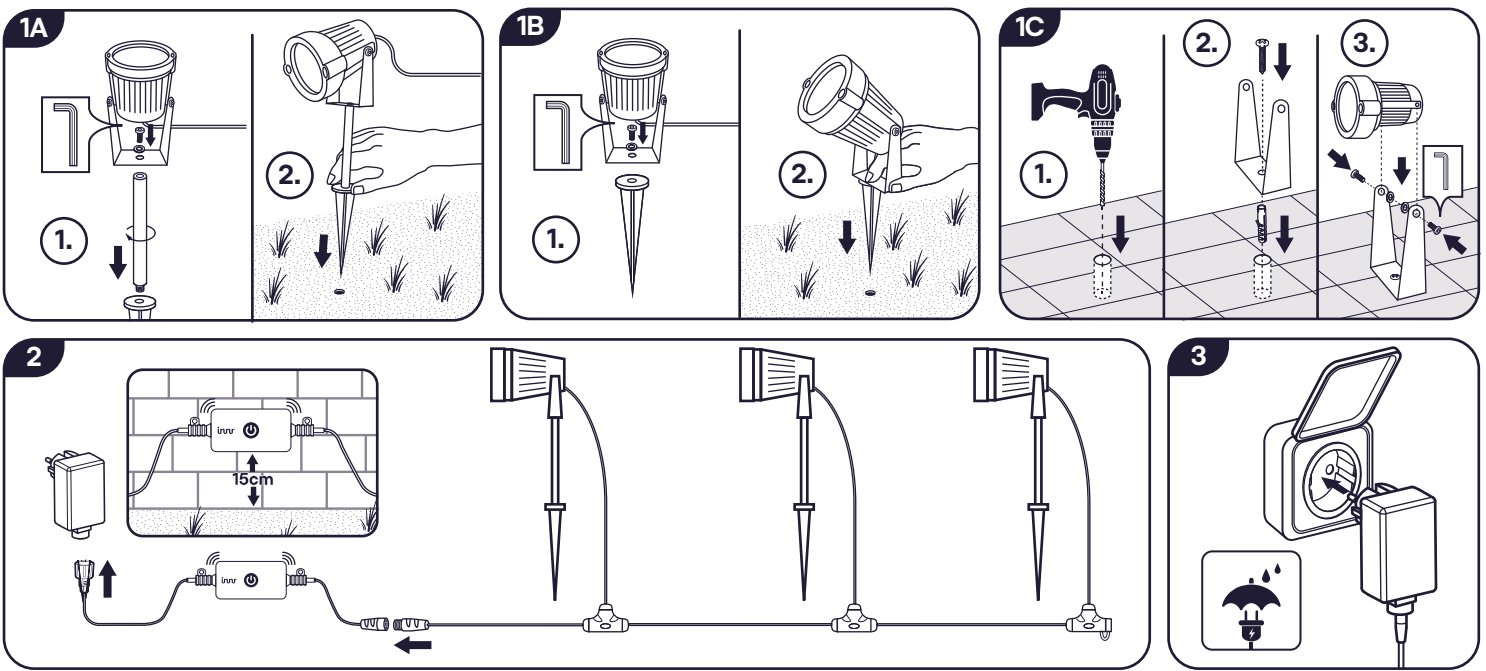

Installation / Installation