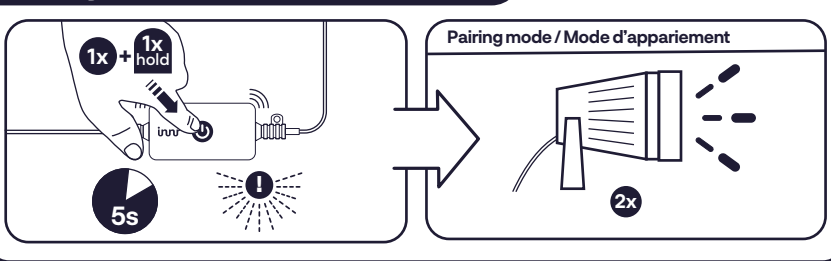

Factory Reset / Re-initialisation d'usine

© 2026 Innr Lighting B.V.

www.innr.com