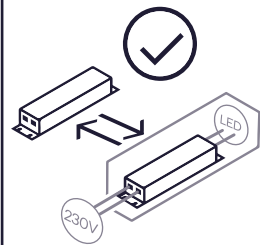

Replaceable by consumer /
Remplaçable par consommateur