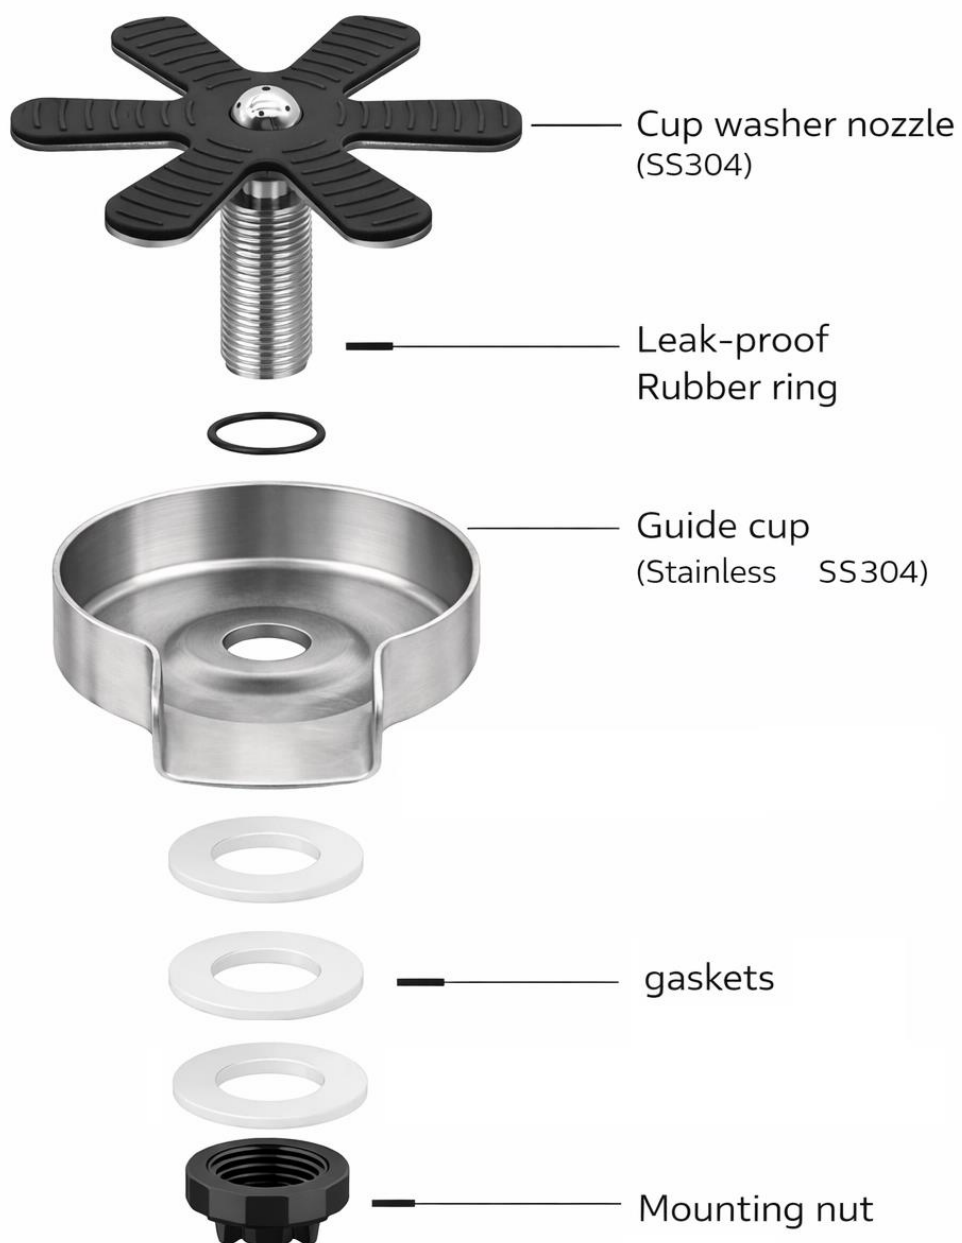

USER MANUAL/ GEBRUIKERSHANDLEIDING

Waterval® Cupwasher Deluxe
Model WA-CW

Waterval.

Merk: **Waterval**[®]

Model: WA-CW Cupwasher Deluxe

Materiaal: SS304 roestvrij staal + PP

Afwerking: Brushed

Waterval® Cupwasher Deluxe

Product Specifications

Product: WA-CW Cupwasher Deluxe

Brand: Waterval®

Material

SS304 Stainless Steel + PP

Finish

Brushed

Dimensions

Diameter: 120 mm

Height (top body): 25 mm

Total height: 95 mm

Weight

0.68 kg

Available Colors

- Silver
- Gunmetal Grey*
- Rose Gold*
- Gold*

*PVD color coating

Thread type

European standard thread

Compatible sink hole

Approx. 35–45 mm

Package Contents

- 1 × Cupwasher unit (SS304 + PP top)
 - 1 × Guide cup (SS304 stainless steel body)
 - 1 × Leak-proof rubber sealing ring
 - 3 × Sealing gaskets
 - 1 × Mounting nut
 - 1 × Water supply hose
 - 1 × T-connector / adapter
-