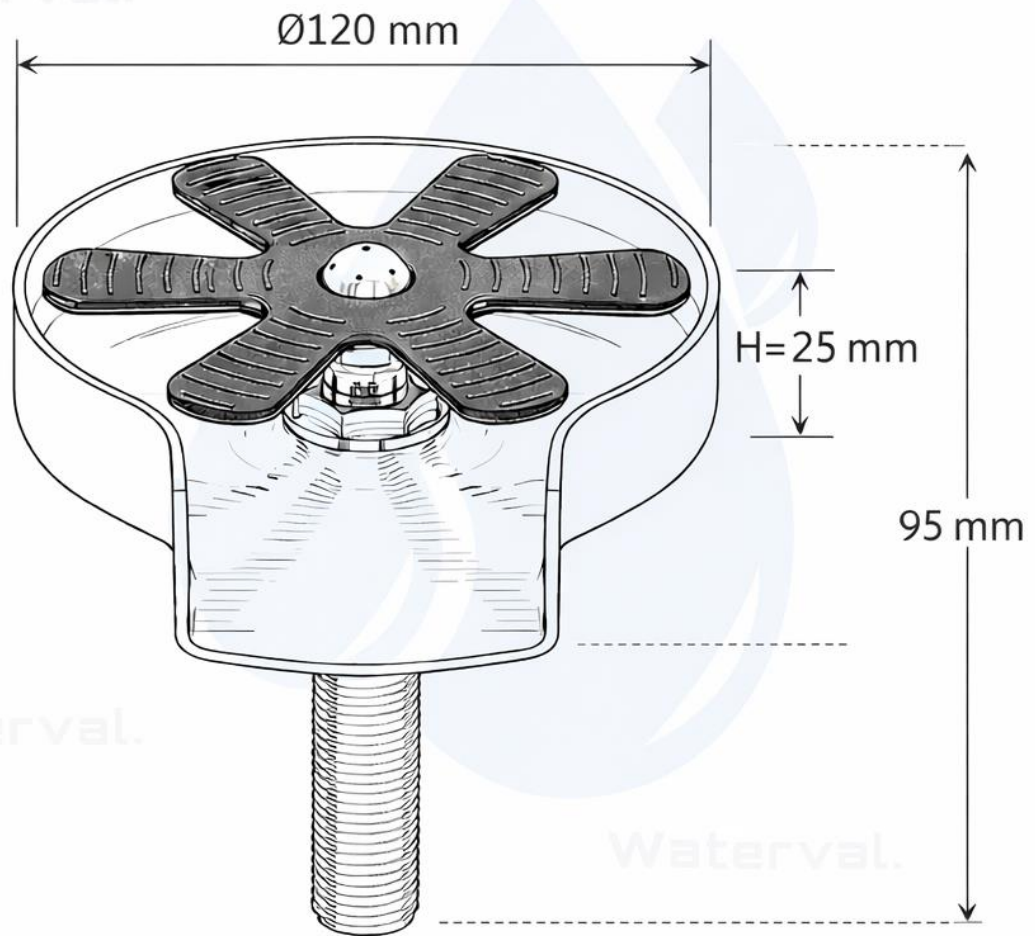

Waterval.

Merk: **Waterval**®

Model: WA-CW Cupwasher Deluxe

Materiaal: SS304 roestvrij staal + PP

Afwerking: Brushed