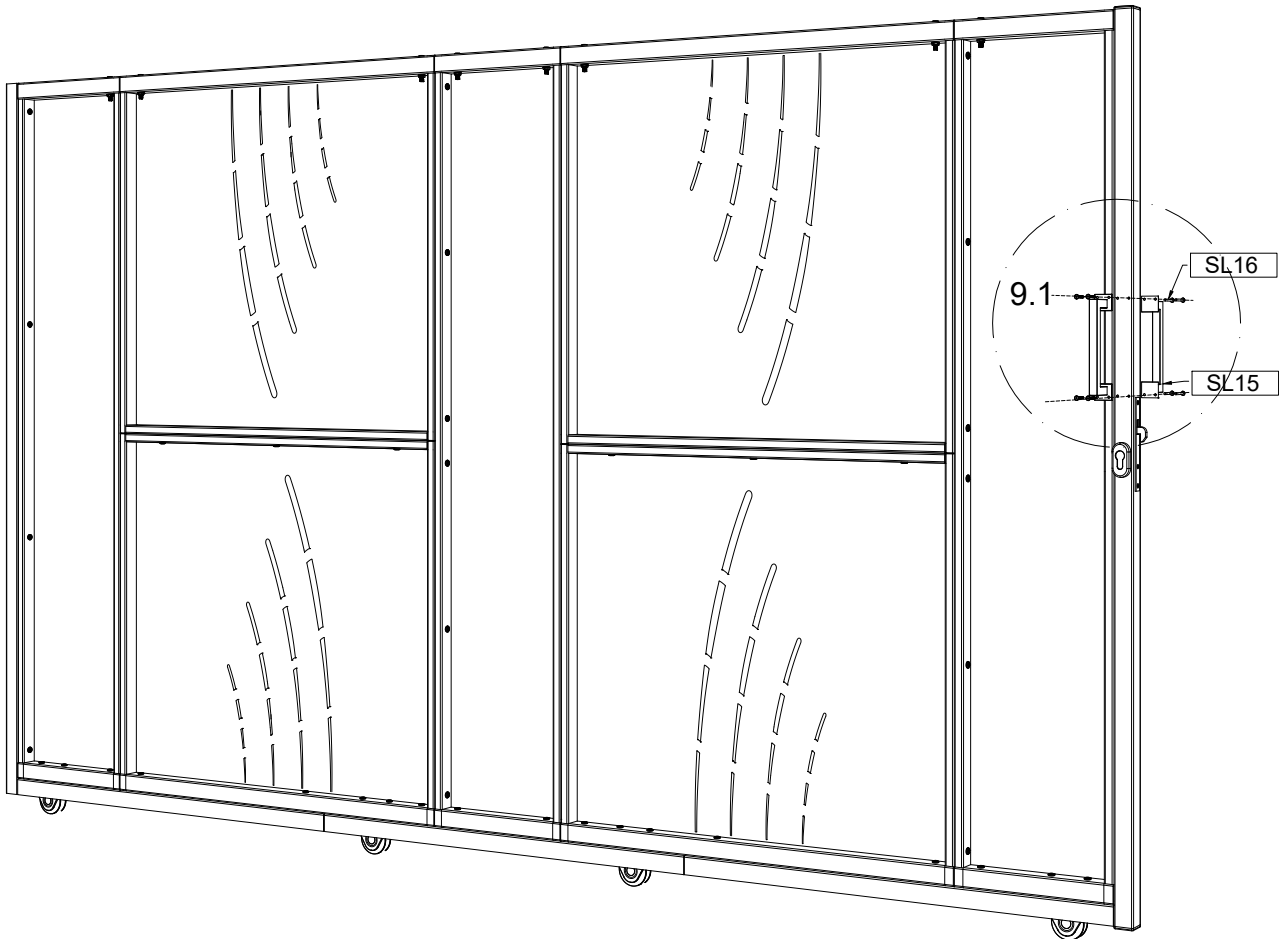

SL15	35×50×200mm	2
	SL16	4×40mm	4