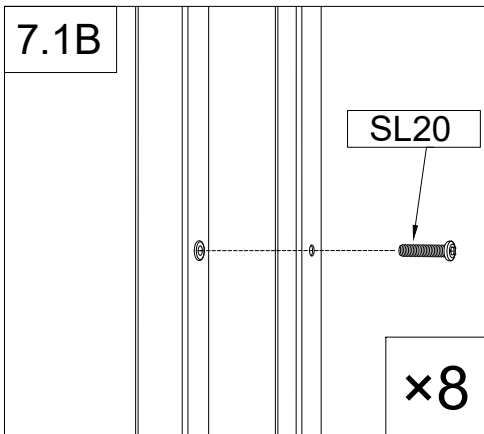

# CASANOVO

	SL01-D2	1724×340mm	1
	SL03-P1	40×40×970mm	1
	SL05	36×36×200mm	4

	SL17	8×55mm	8
	SL18	16×1mm	8
	SL19	13×6mm	8

	SL20	8×35mm	12
---	------	--------	----

	SL06	100×79×34mm	4
	SL17	8×55mm	8
	SL18	16×1mm	8
	SL19	13×6mm	8

# CASANOVO

	SL02-N1	40x40x1764mm	1
	SL02-N2	40x40x1764mm	1

	SL20	8x35mm	8
---	------	--------	---