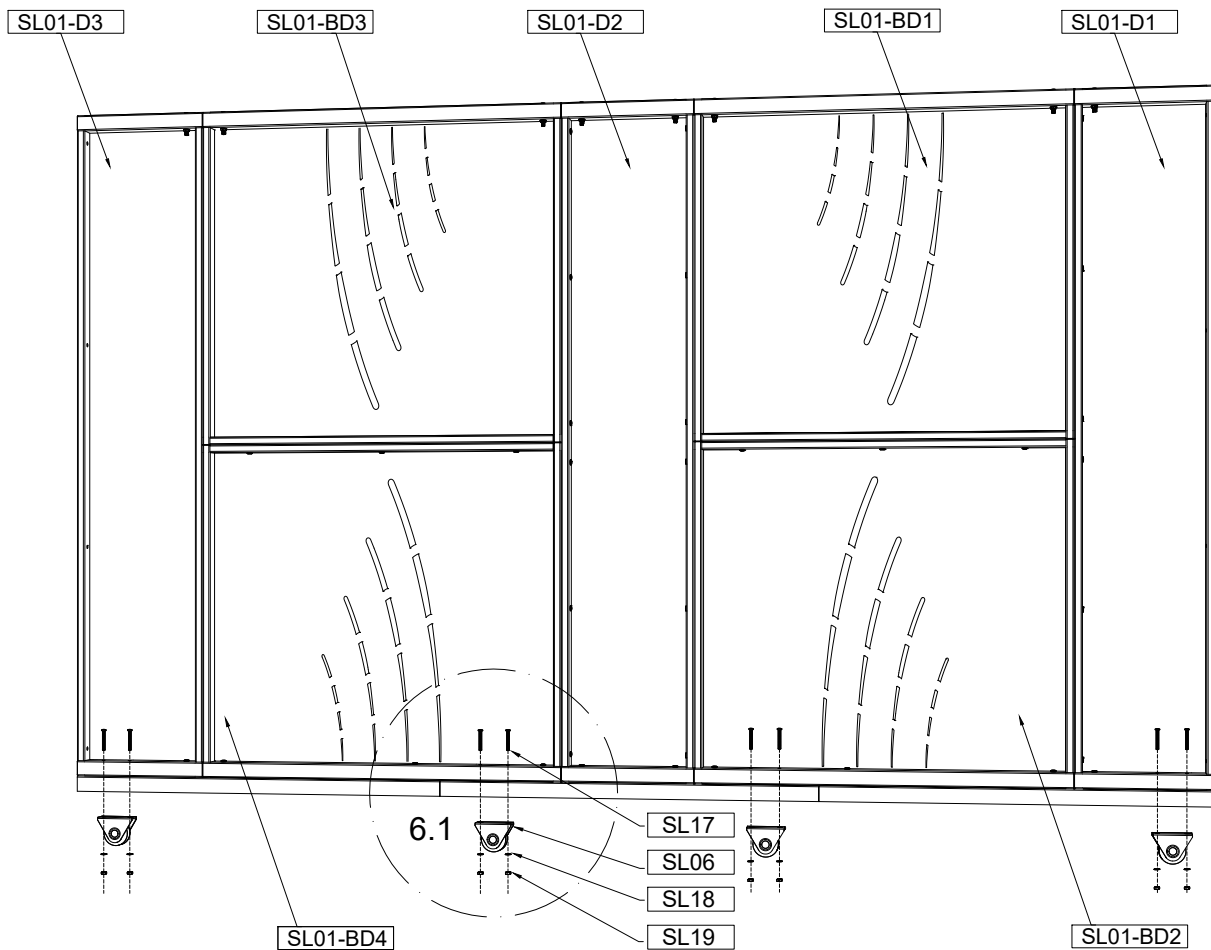

# CASANOVO

	SL01-D2	1724×340mm	1
	SL03-P1	40×40×970mm	1
	SL05	36×36×200mm	4

	SL17	8×55mm	8
	SL18	16×1mm	8
	SL19	13×6mm	8

	SL20	8×35mm	12
---	------	--------	----

	SL06	100×79×34mm	4
	SL17	8×55mm	8
	SL18	16×1mm	8
	SL19	13×6mm	8

# CASANOVO

	SL02-N1	40x40x1764mm	1
	SL02-N2	40x40x1764mm	1

	SL20	8x35mm	8
---	------	--------	---