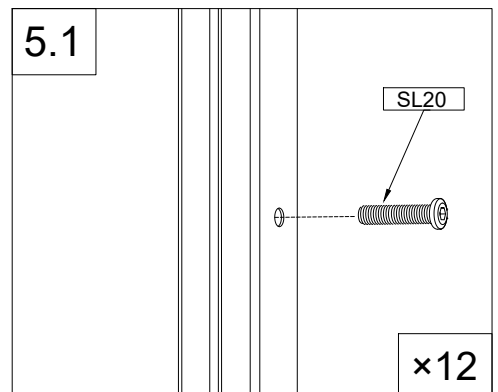

# CASANOVO

	SL01-D2	1724×340mm	1
	SL03-P1	40×40×970mm	1
	SL05	36×36×200mm	4

	SL17	8×55mm	8
	SL18	16×1mm	8
	SL19	13×6mm	8

	SL20	8×35mm	12
---	------	--------	----

	SL06	100×79×34mm	4
	SL17	8×55mm	8
	SL18	16×1mm	8
	SL19	13×6mm	8

# CASANOVO

	SL02-N1	40x40x1764mm	1
	SL02-N2	40x40x1764mm	1

	SL20	8x35mm	8
---	------	--------	---