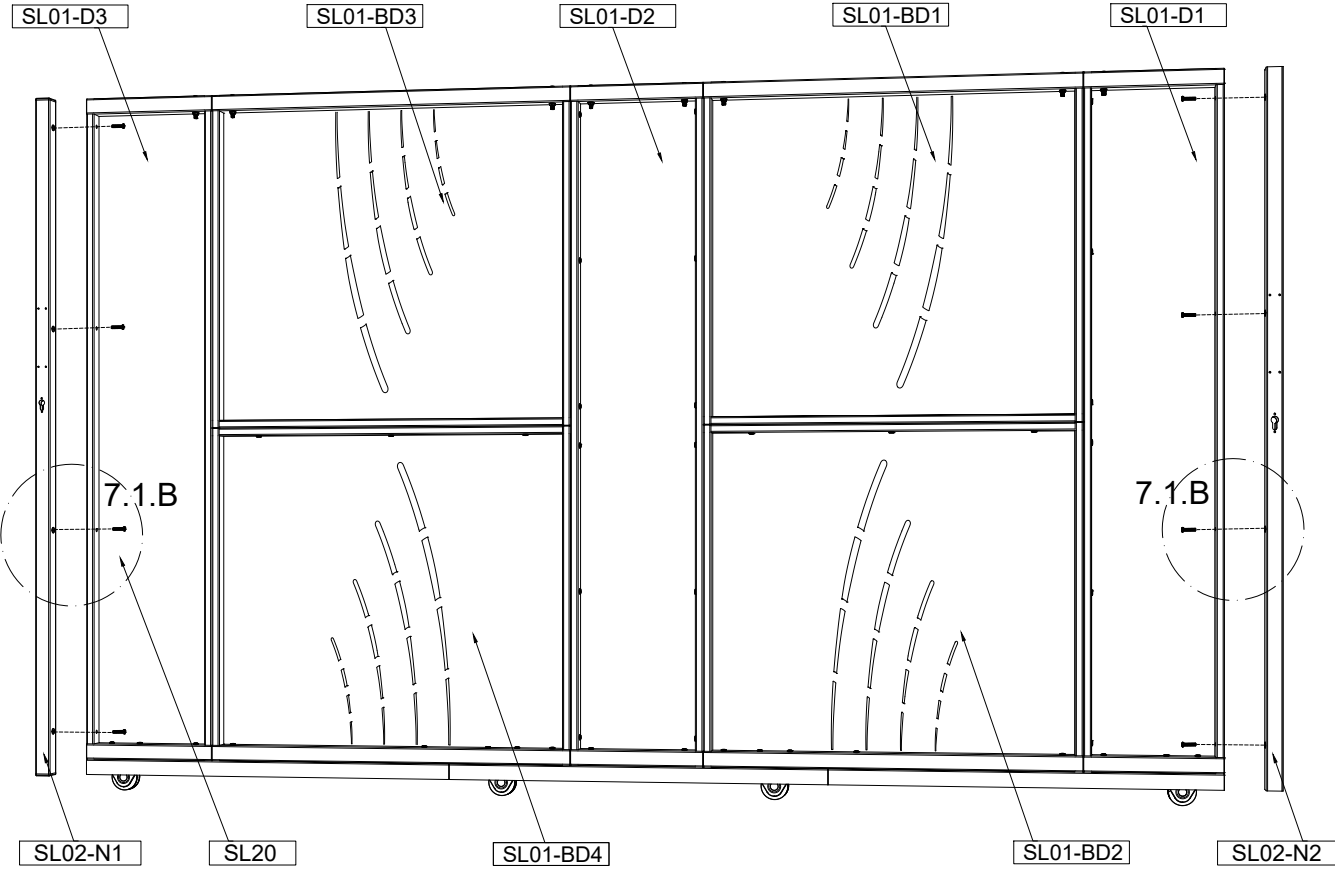

# CASANOVO

	SL01-D2	1724×340mm	1
	SL03-P1	40×40×970mm	1
	SL05	36×36×200mm	4

	SL17	8×55mm	8
	SL18	16×1mm	8
	SL19	13×6mm	8

	SL20	8×35mm	12
---	------	--------	----

	SL06	100×79×34mm	4
	SL17	8×55mm	8
	SL18	16×1mm	8
	SL19	13×6mm	8

# CASANOVO

	SL02-N1	40x40x1764mm	1
	SL02-N2	40x40x1764mm	1

	SL20	8x35mm	8
---	------	--------	---