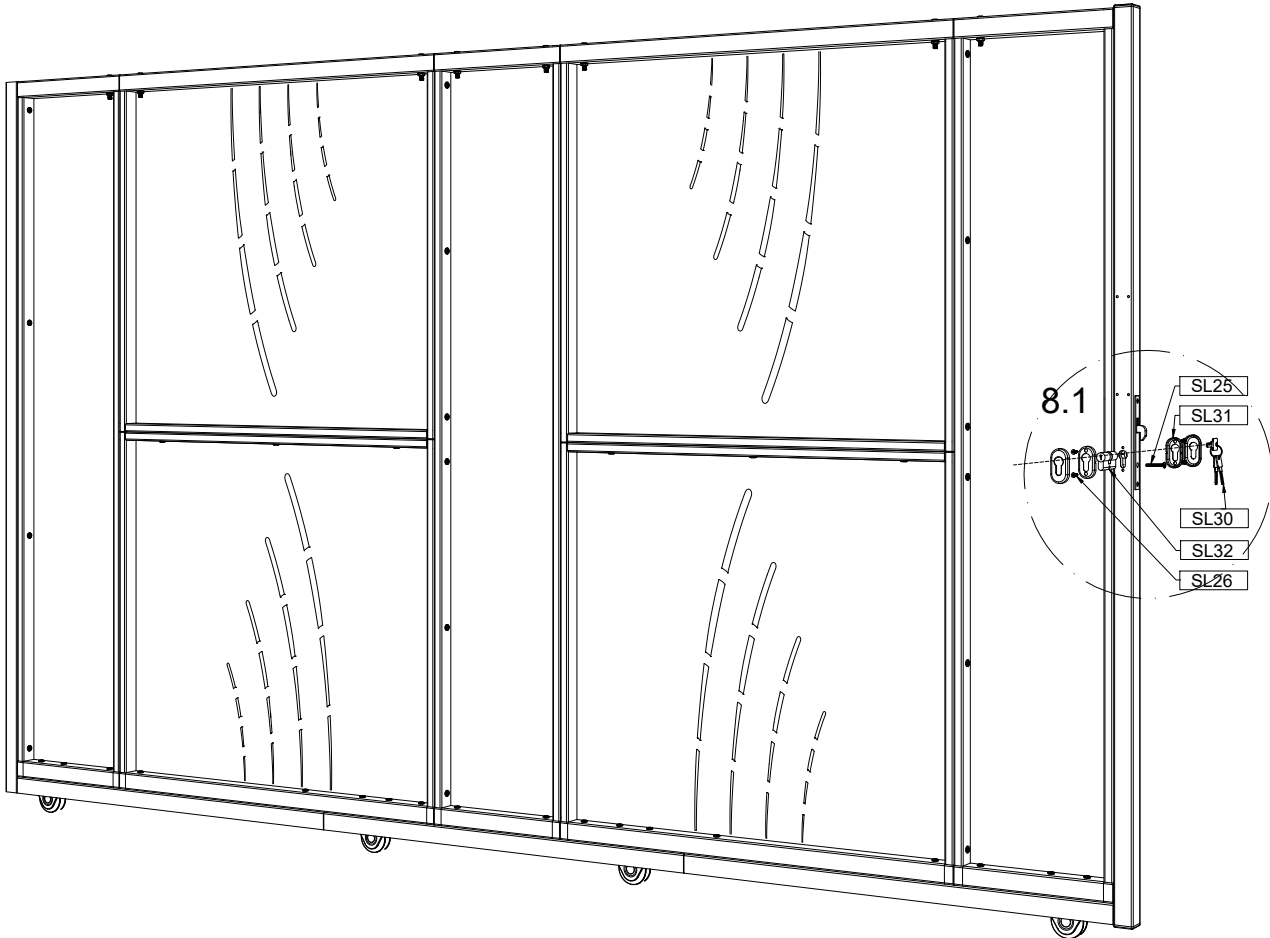

CASANOVA

	SL25	5×30mm	1
	SL26	4×20mm	4
	SL30	24×59mm	5

	SL31	33×63mm	2
	SL32	17×33×62mm	1