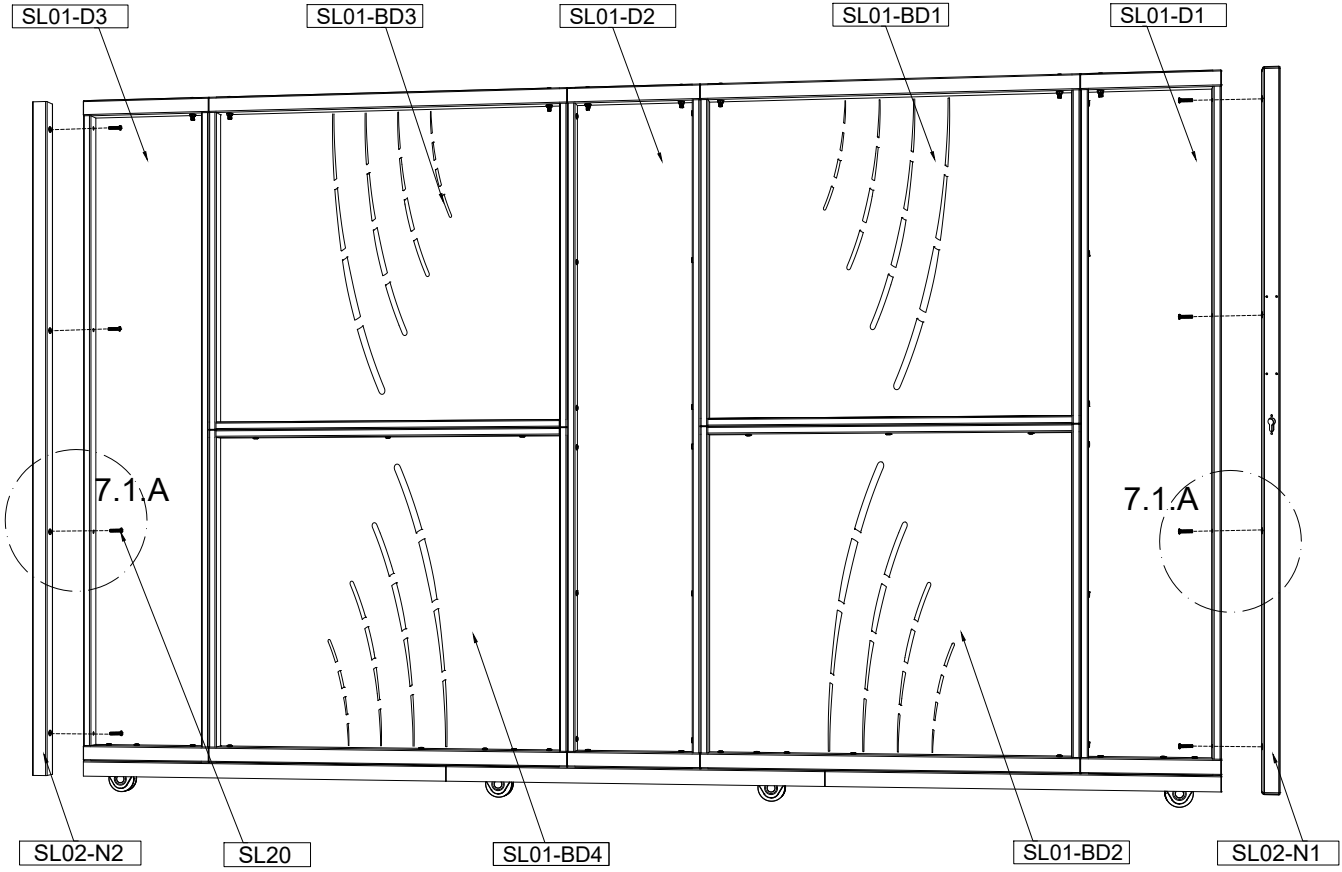

# CASANOVO

	SL01-D2	1724×340mm	1
	SL03-P1	40×40×970mm	1
	SL05	36×36×200mm	4

	SL17	8×55mm	8
	SL18	16×1mm	8
	SL19	13×6mm	8

	SL20	8×35mm	12
---	------	--------	----

	SL06	100×79×34mm	4
	SL17	8×55mm	8
	SL18	16×1mm	8
	SL19	13×6mm	8

# CASANOVO

	SL02-N1	40x40x1764mm	1
	SL02-N2	40x40x1764mm	1

	SL20	8x35mm	8
---	------	--------	---